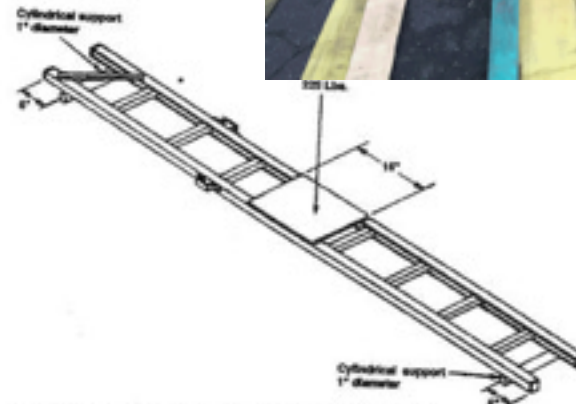

Schedules, Items & Tracking

Figure 5 Folding ladder horizontal bending test